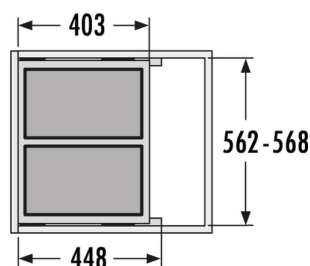

PRODUCT SPECIFICATION SHEET

HAILO AS Euro Cargo S 600 30/30

3610621

GTIN: 4007126361752

For cabinets with front-mount-door of 600 mm width

SLIDE

2 BUCKET

60 L

TOTAL

Suitable for cabinet width (cm)

60

Specifications

Type of installation	Slide	✓
Cabinet-width min. (cm)	60	
Cabinet-width max. (cm)	60	
Suitable for cabinet width (cm)	60	
available Cabinet-depth min. (mm)	450	
Sidewall mounted		✓
Slides	covered, dampened slides with self-closing device with fully synchronized over-travel	
Side-wall thickness (mm)	16 - 19 (self-adjusting)	
Product dimensions (WxDxH) (mm)	562 - 568 x 403 x 439	
Packing dimensions (WxDxH) (mm)	490 x 320 x 620	
System-depth (mm)	448	
Number of bins	2	
Lid	Sheet metal system Lid	
Capacity (l)	2 x 30	
Total volume (l)	60	

PRODUCT SPECIFICATION SHEET

Color metal parts	platinum-silver
Weight incl. packing (kg)	11,45
Color plastic parts	light-grey