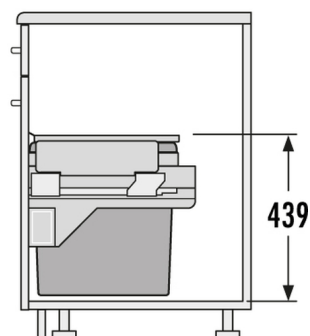

PRODUCT SPECIFICATION SHEET

HAILO AS Euro Cargo S 600 30/30

3610621

GTIN: 4007126361752

For cabinets with front-mount-door of 600 mm width

SLIDE

2 BUCKET

60 L

TOTAL

Suitable for cabinet width (cm)

60

Specifications

Type of installation	Slide	✓
Cabinet-width min. (cm)	60	
Cabinet-width max. (cm)	60	
Suitable for cabinet width (cm)	60	
available Cabinet-depth min. (mm)	450	
Sidewall mounted		✓
Slides	covered, dampened slides with self-closing device with fully synchronized over-travel	
Side-wall thickness (mm)	16 - 19 (self-adjusting)	
Product dimensions (WxDxH) (mm)	562 - 568 x 403 x 439	
Packing dimensions (WxDxH) (mm)	490 x 320 x 620	
System-depth (mm)	448	
Number of bins	2	
Lid	Sheet metal system Lid	
Capacity (l)	2 x 30	
Total volume (l)	60	

PRODUCT SPECIFICATION SHEET

Color metal parts	platinum-silver
Weight incl. packing (kg)	11,45
Color plastic parts	light-grey